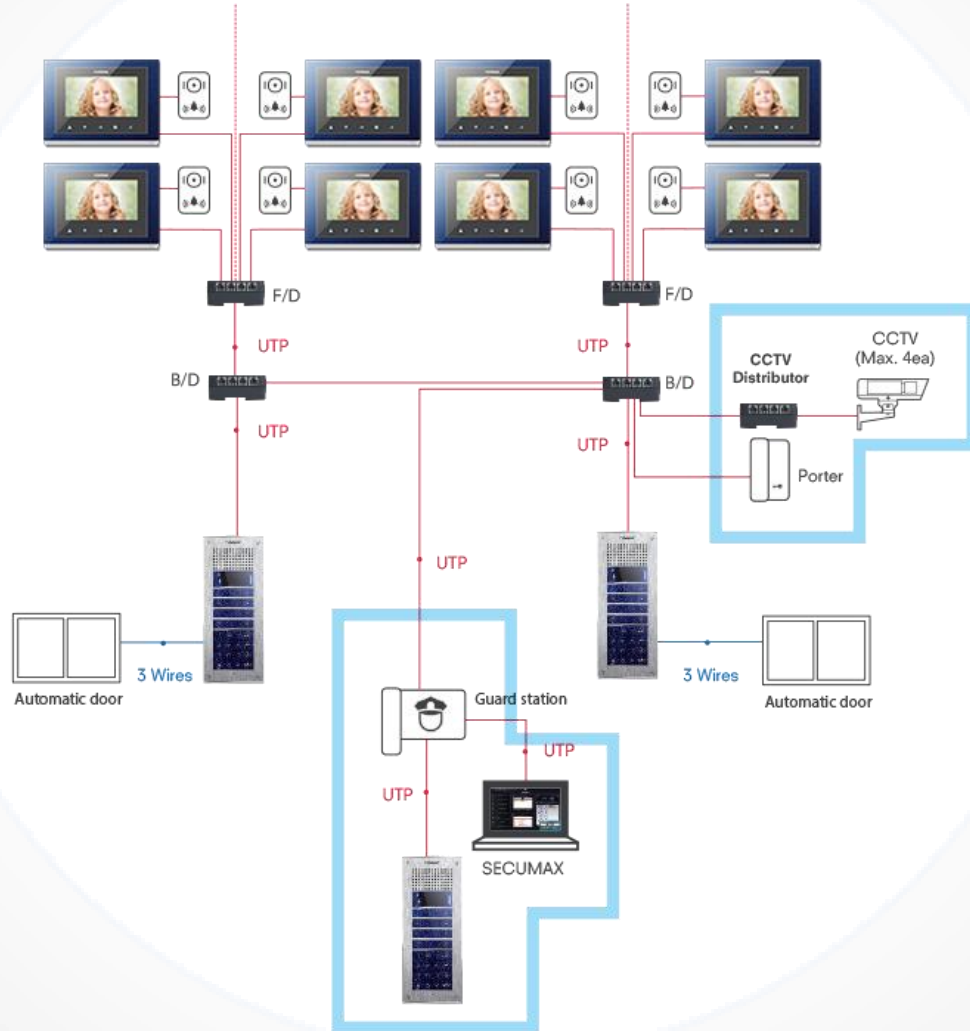

WIRING DIAGRAM Apartment Complex