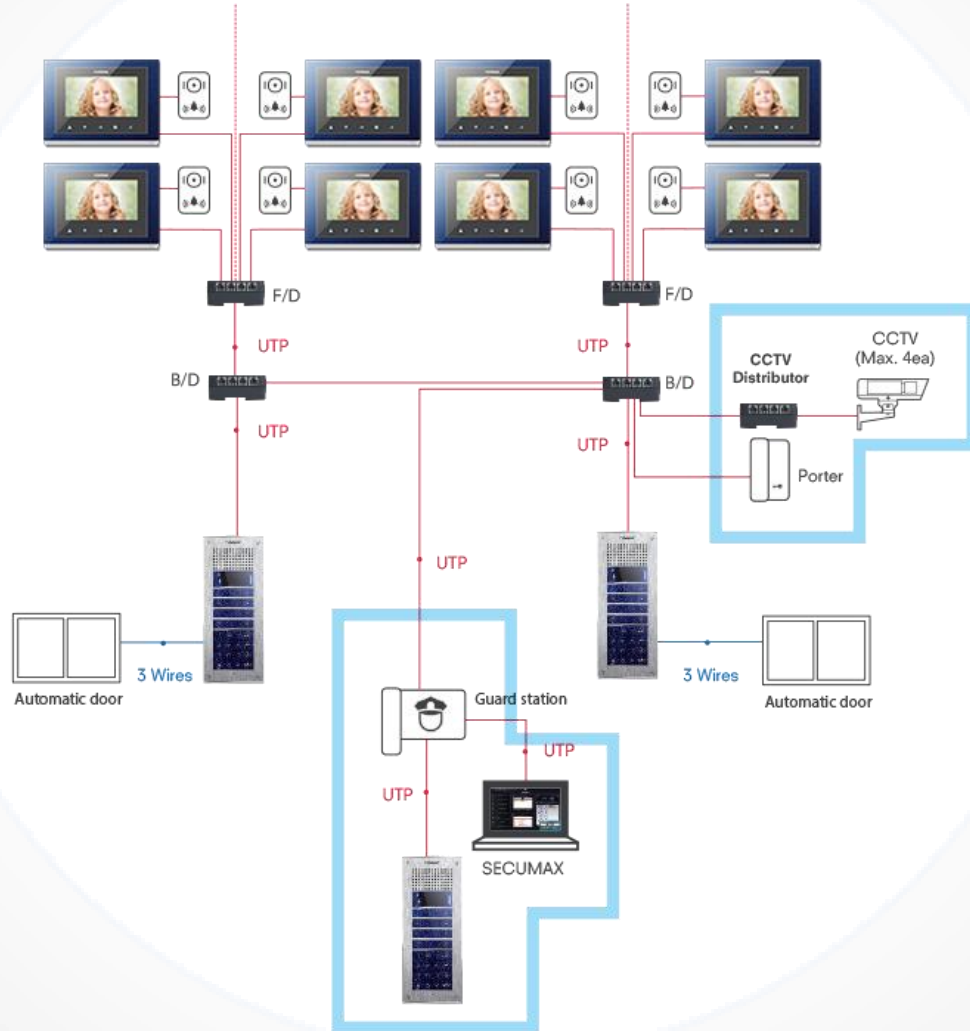

WIRING DIAGRAM Small Apartment (2 wires)

WIRING DIAGRAM

Small apartment (UTP)

* without Porter

WIRING DIAGRAM Apartment Complex

WIRING DIAGRAM

Single House